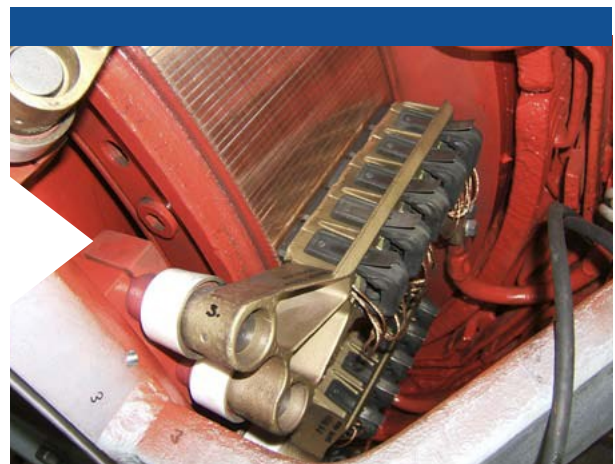

Additional services that can be performed include:

- Brush Replacement
- "Stoning" the Commutator
- Laser Shaft Alignment

About Quad Plus

Quad Plus provides industrial control systems, solutions, and services. We offer an uncompromising level of service and expertise to maintain our customers' productivity. Our extensive process knowledge spans from the utility pole to the motor shaft. With an on-going commitment to follow-up service, parts, and repairs, we are all you need for continued success.