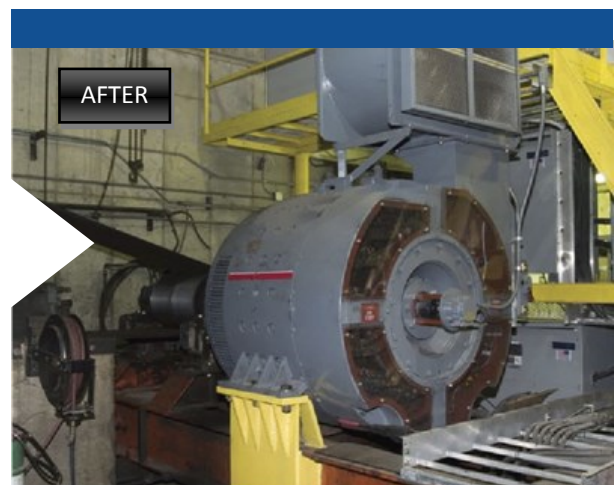

Quad Plus™

DC SHREDDER DRIVES

HEAVY-DUTY MOTORS

STATE-OF-THE-ART CONTROLS

- Run at any speed
- Jog forward / reverse to clear jams
- Electric brake to stop

BETTER PRODUCTIVITY

- Faster response to load
- Full torque to zero RPM

POWER COMPANIES LIKE DC

- Limit Flicker
- Better power factor
- Lower demand charges

PUT THE SHREDDER WHERE YOU WANT

- Power companies allow DC without expensive line upgrades or power conditioning equipment

Lower Initial Cost, 5000 HP and below

REPLACE GAS DIESEL ENGINES

FAST PAYBACK

- Lower energy cost
- Lower maintenance
- Dramatic productivity increases

FAST CUTOVER

- Keep belts and sheaves
- Motors sit on engine base